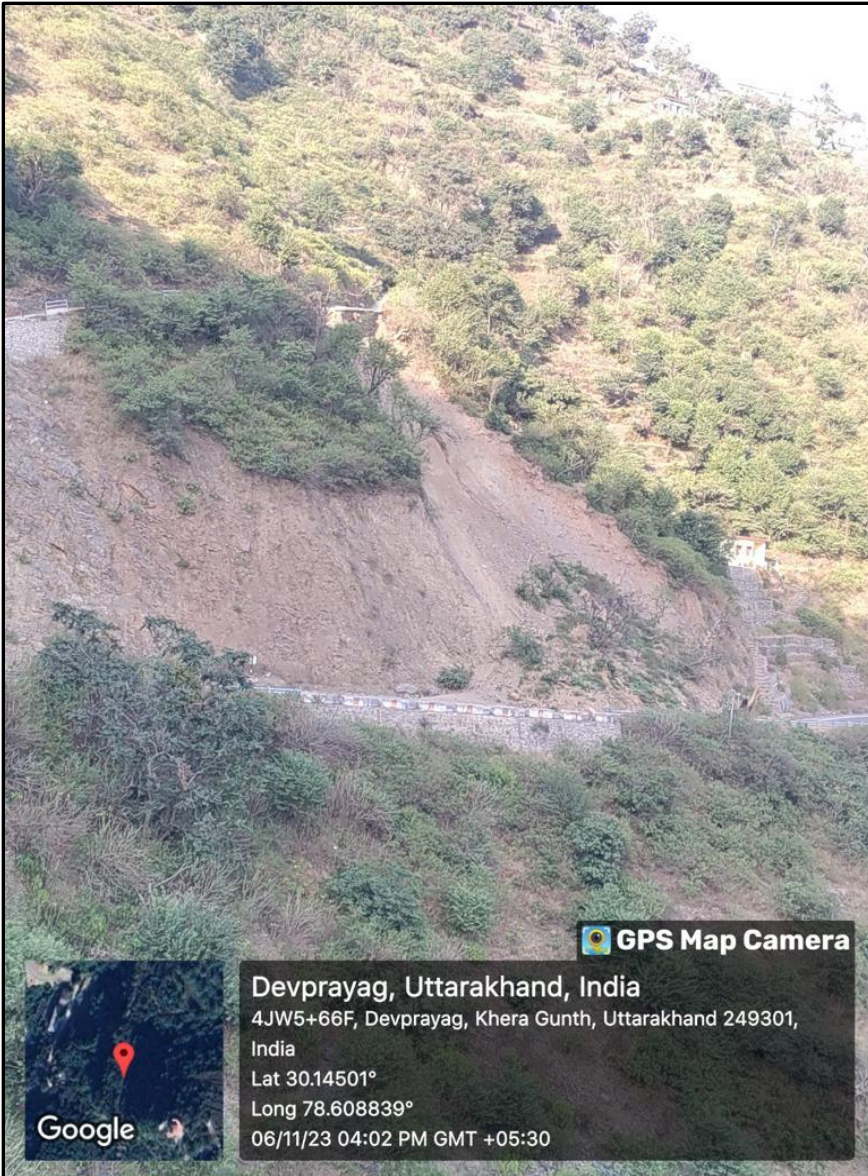

# Field Visit Alaknanda & Mandakini Valley (Rishikesh-Badrinath & Rudraprayag-Sonprayag)

 **GPS Map Camera**

**Devprayag, Uttarakhand, India**  
4JW5+66F, Devprayag, Khera Gunth, Uttarakhand 249301,  
India  
Lat 30.14501°  
Long 78.608839°  
06/11/23 04:02 PM GMT +05:30

 **GPS Map Camera**

**Devimanda, Uttarakhand, India**  
Devimanda, Uttarakhand, India  
Lat 30.255032°  
Long 78.926526°  
06/11/23 12:42 PM GMT +05:30