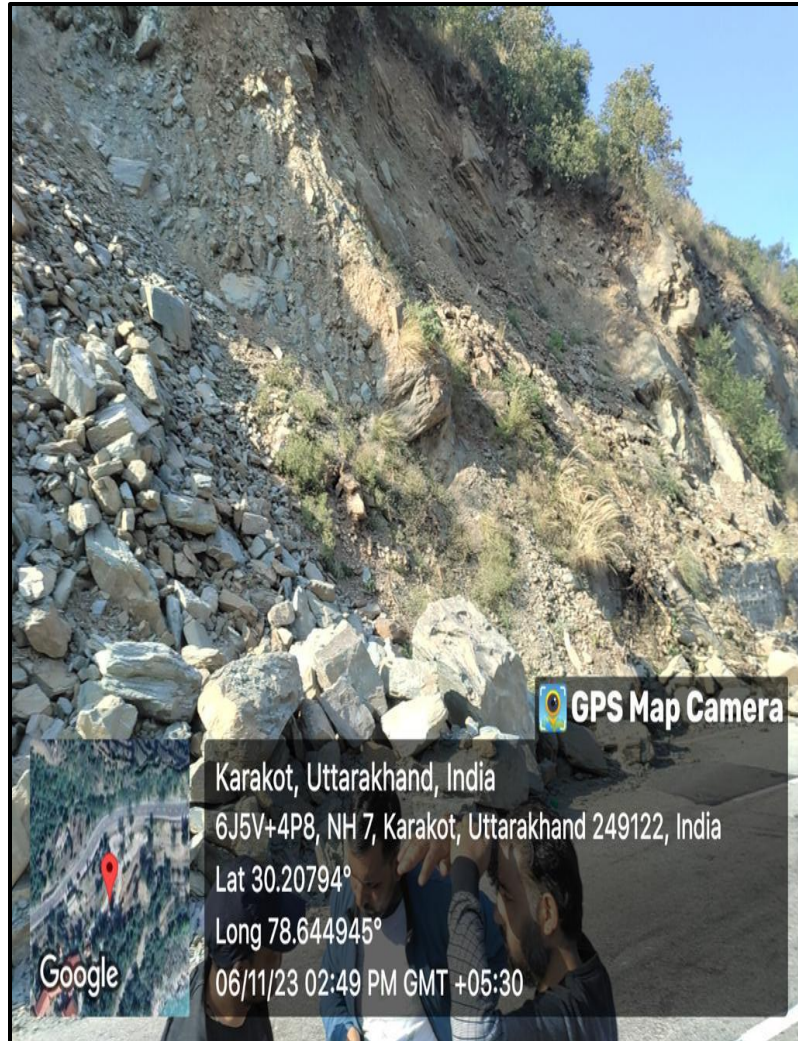

# Field Visit Alaknanda & Mandakini Valley (Rishikesh-Badrinath & Rudraprayag-Sonprayag)

 **GPS Map Camera**

**Devprayag, Uttarakhand, India**  
4JW5+66F, Devprayag, Khera Gunth, Uttarakhand 249301,  
India  
Lat 30.14501°  
Long 78.608839°  
06/11/23 04:02 PM GMT +05:30

 **GPS Map Camera**

**Devimanda, Uttarakhand, India**  
Devimanda, Uttarakhand, India  
Lat 30.255032°  
Long 78.926526°  
06/11/23 12:42 PM GMT +05:30